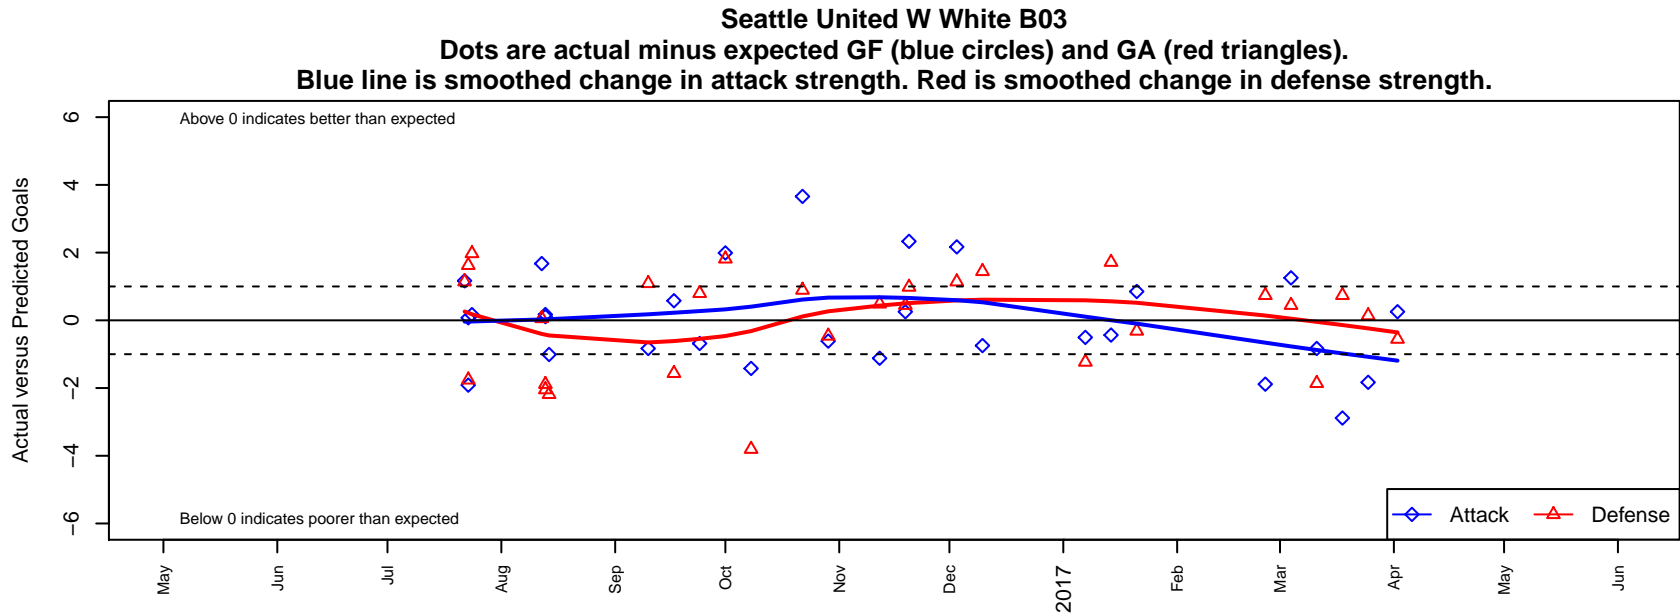

**attack and defense variance (black dot)
relative to other teams
and top 10 in region**

**attack and defense rating
relative to others at age
and all opponents in last 13 months**

Seattle United W White B03

Seattle United Regional

Seattle, WA

B03 total strength=887

attack=1.51 defense=1.21

fall league = NPSL Div 3 (03) U14

spr league = Spr NPSL (03) Div 2 (North) U14

notes= Dunau 2016

alt names used:

SU West B03 White

SU West B03 White

Seattle United West B03 White

Seattle United West B03 White

Seattle United West B03 White

Venues played:

2016 Crossfire Select U14 Bronze

2016 Blast Off B2003 B

2016 NPSL Division 3 (03) U14

2016 Founders Cup B03 Div A

2016 Spr NPSL (03) Division 2 (North) U14