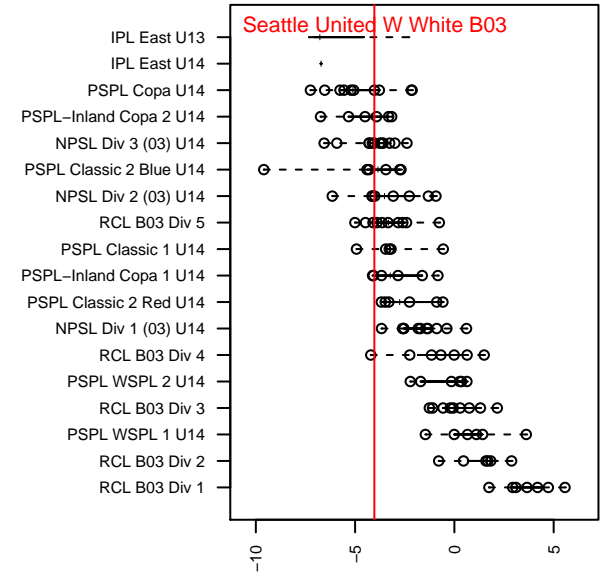

**attack and defense rating
relative to others at age
and all opponents in last 13 months**